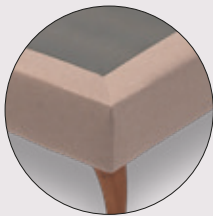

07.4 CANAPÉ GRANADA

Base tapizada de polipiel y tejido 3D con lamas de madera. // Upholstered base in ecoleather and 3D fabric with wooden slats.

TEJIDOS A LA CARTA //
MADE TO ORDERS FABRICS
Disponemos de una amplia gama
A wide selection of fabrics is available

- Estructura fabricada en MDF de 1 calidad reforzado con madera maciza de pino gallego totalmente labrada para una mayor resistencia y durabilidad.
- Lamas de madera.
- Refuerzos centrales.
- Tejido transpirable 3D gris central para una mayor transpirabilidad.
- Esquinas rectas.
- Structure made of premium quality MDF reinforced with solid Galician pine wood, specially designed for greater strength and durability.
- Wooden slats.
- Reinforced central bars.
- Breathable 3D grey fabric top for greater breathability.
- Straight corners.