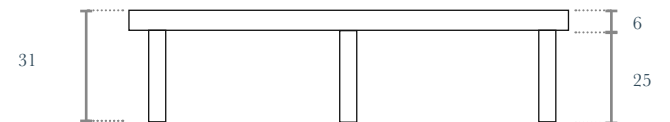

Tejidos variados
Upholstered in different finishes

Tejido CoolAir® 3D
CoolAir® 3D fabric

Fibra hipoalergénica
Natural fibers

Tablero de madera 8 mm
8 mm wooden board

Estructura metálica de tubo de acero 40x30 mm con 5 travesaños
Top made of steel 40x30 mm with 5 crossbars

TAPIZADO

ESTRUCTURA